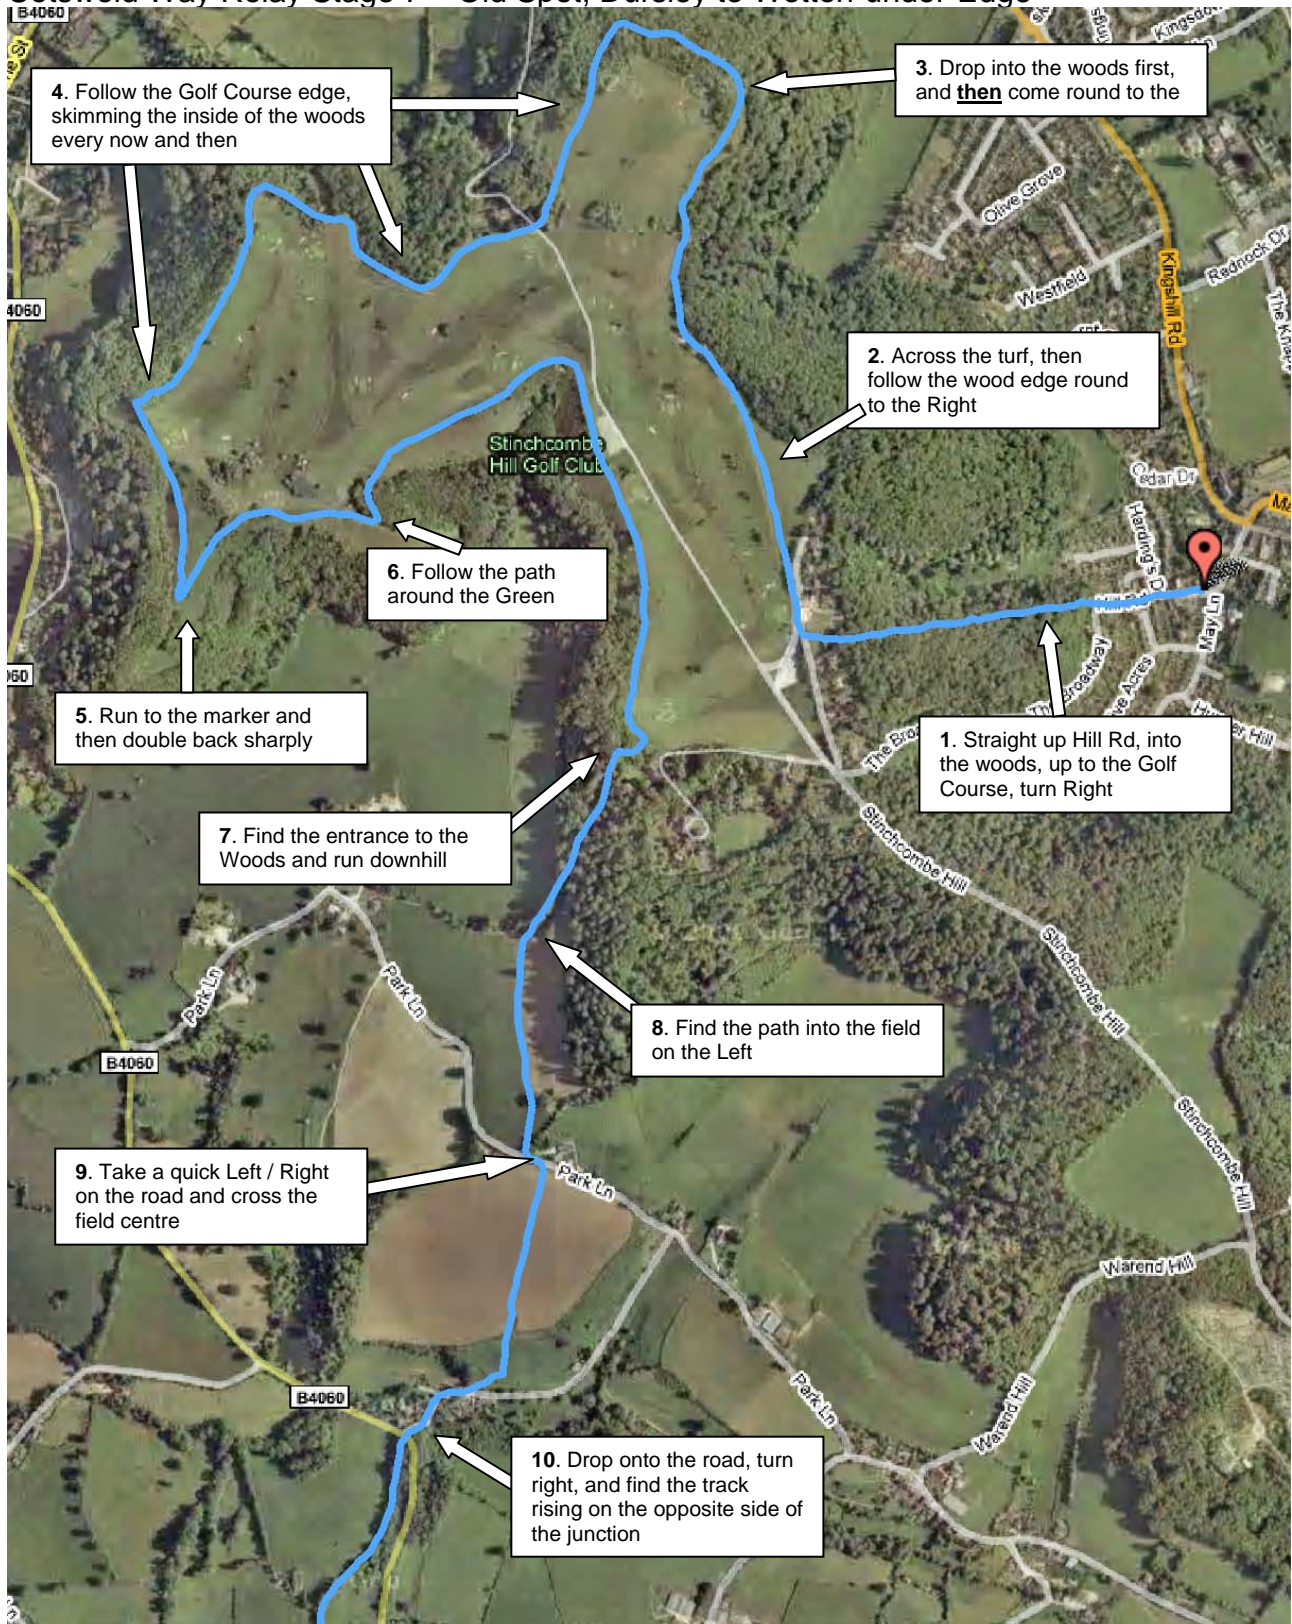

# Cotswold Way Relay Stage 7 – Old Spot, Dursley to Wotton-under-Edge

11. Follow the track up to North Nibley, following the road round to the Left

12. On the main road, turn Right, then find the path in the trees to the Left

13. Run up the steep slope taking steps on the Left up to the Monument

14. Run into the woods, and bear Right, keeping to the path ahead

15. Drop into the narrow path down to the road

16. Now ignore the waymarks and stick to Gloucester St, down and round to Parklands