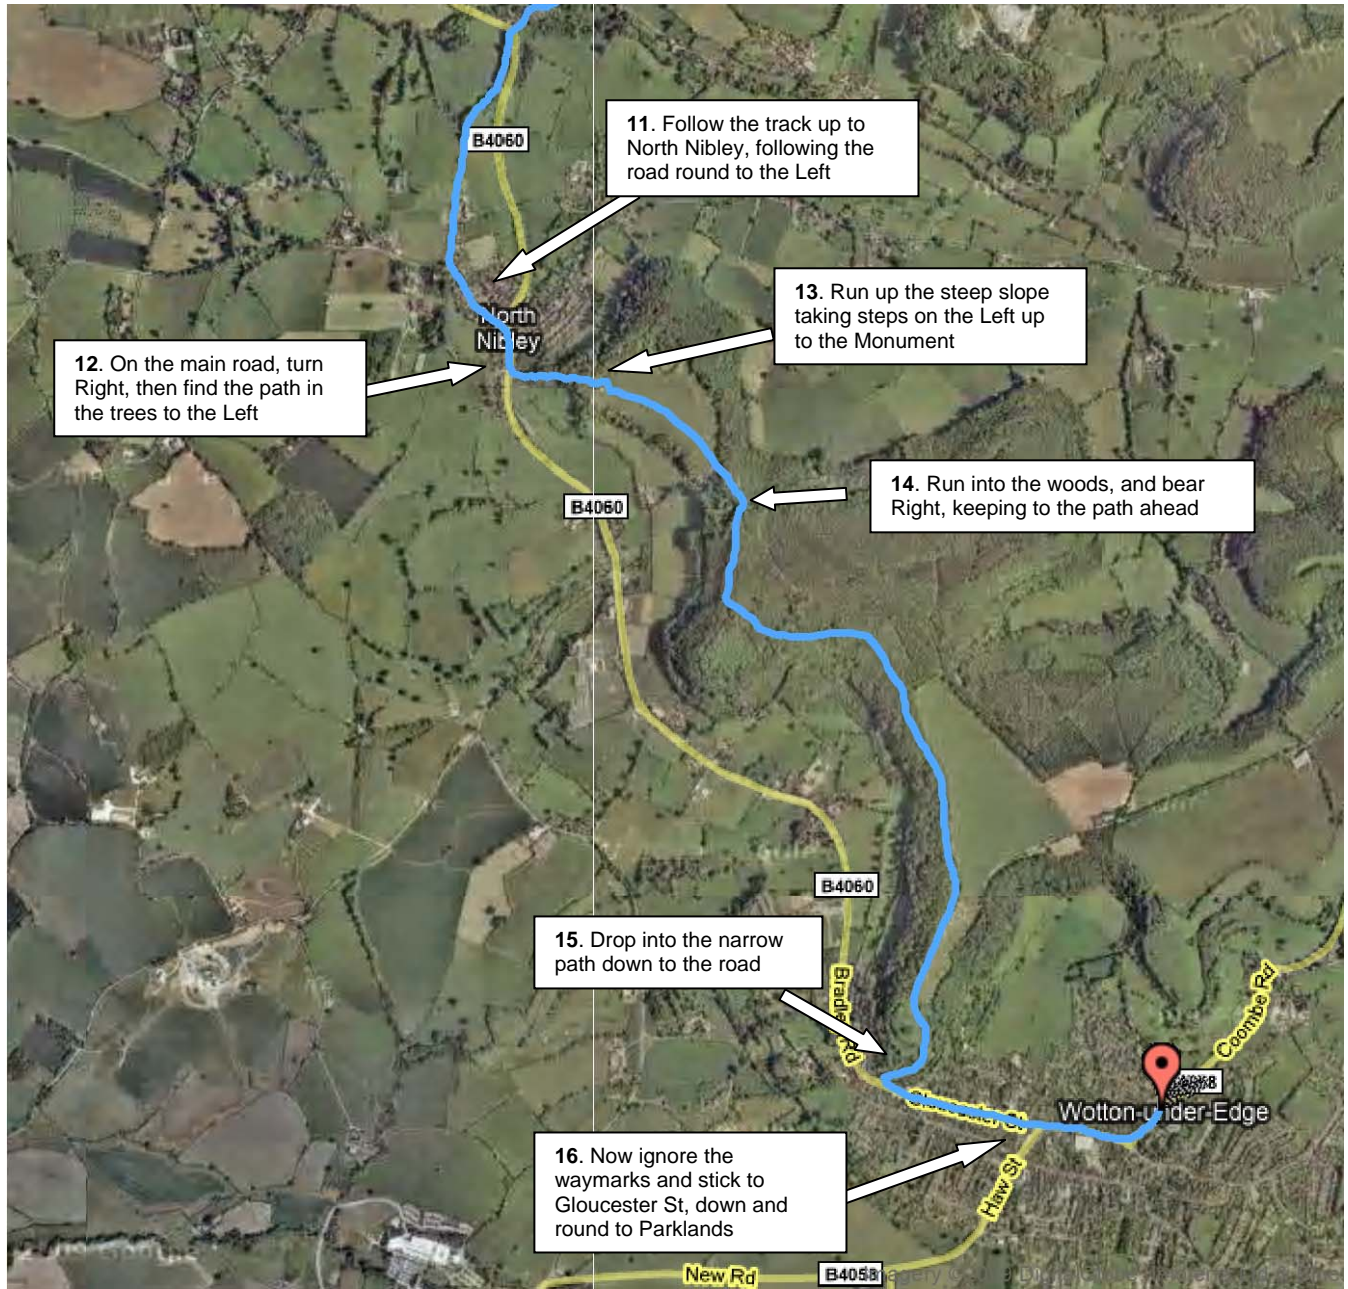

# Cotswold Way Relay Stage 7 – Old Spot, Dursley to Wotton-under-Edge

11. Follow the track up to North Nibley, following the road round to the Left

12. On the main road, turn Right, then find the path in the trees to the Left

13. Run up the steep slope taking steps on the Left up to the Monument

14. Run into the woods, and bear Right, keeping to the path ahead

15. Drop into the narrow path down to the road

16. Now ignore the waymarks and stick to Gloucester St, down and round to Parklands