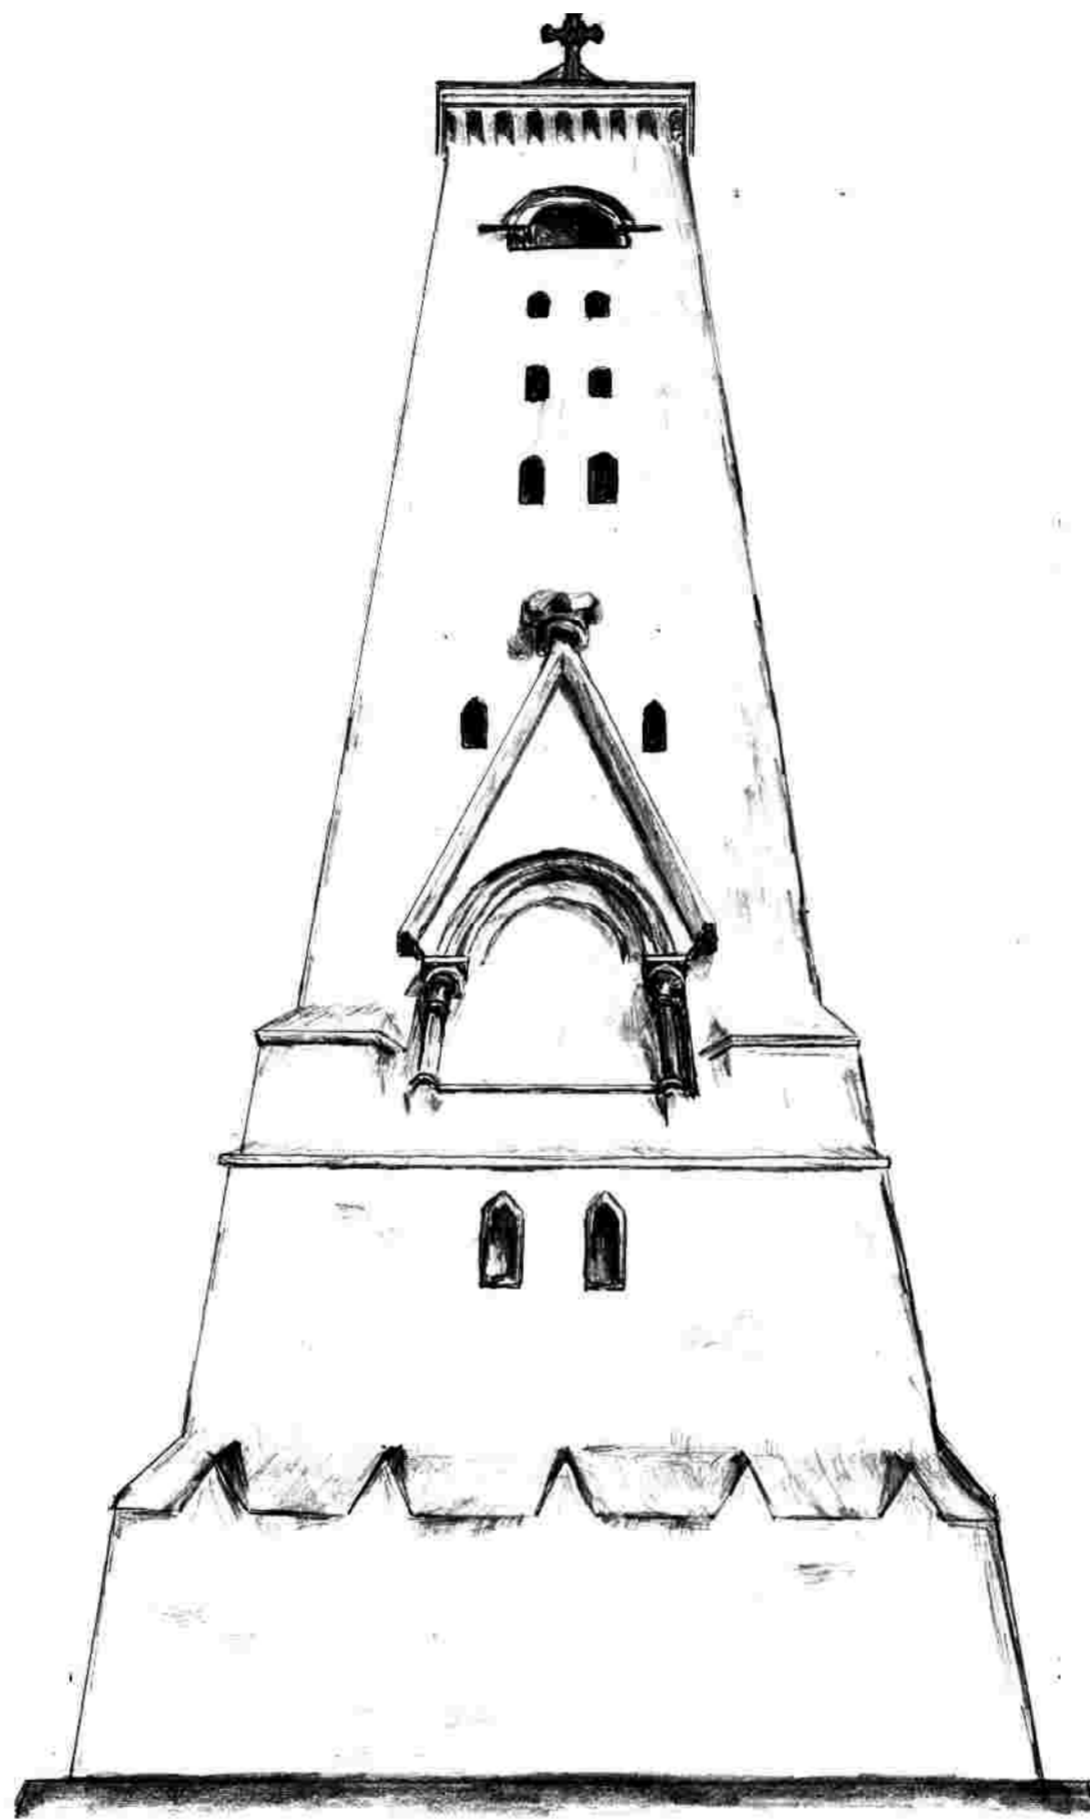

2011 Cotswold Way Relay

Saturday 25th June

Stage 7

Tyndale Monument

Cotswold Way | NATIONAL TRAIL